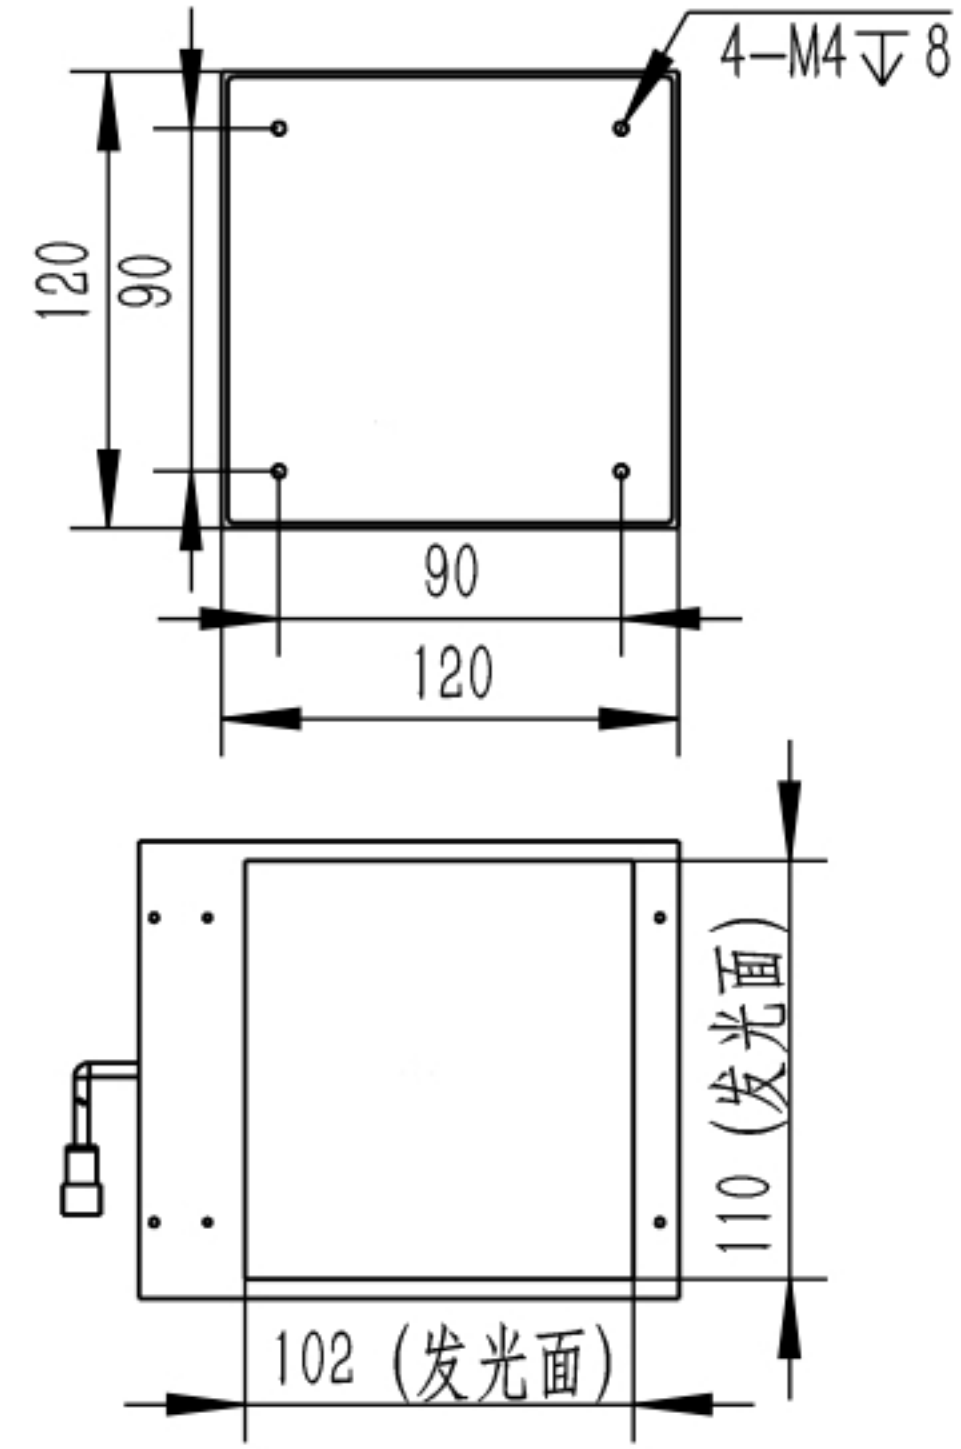

A  
B  
C  
D  
E  
F

Itemref	Quantity	Material: AL/ACRIL	ArticleNo./Reference	
			Filename YL-CO120	Scale 1/1
 <b>双翌</b> SHUANGYI			YL-CO120	
			YL-CO120-0000	Edtion VER1.0