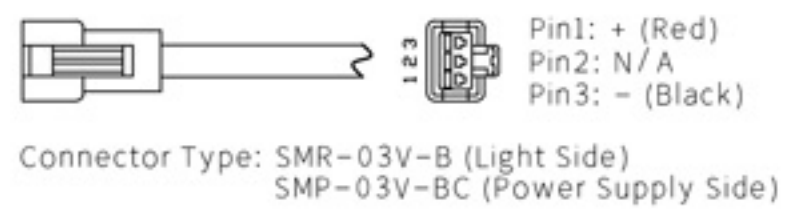

Details of Connector

Specification:

MODEL	YL-RIH150-W/-UV/-B/-G/-Y/-R/-IR850/-IR940
Wavelength (nm)	6500K (Color temperature) / 390/470/525/625/850/940
Power Supply	DC24V/12.5 (W)

Itemref	Quantity	Material: AL/ACRIL	ArticleNo./Reference	
			Filename YL-RIH150	Scale 1/1
 双翌 SHUANGYI		YL-RIH150		
		YL-RIH150-0000	Edition VER1.0	Sheet 1