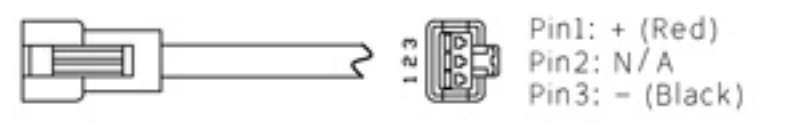

Details of Connector

Connector Type: SMR-03V-B (Light Side)
SMP-03V-BC (Power Supply Side)

Specification:

MODEL	YL-RIH120-W/-UV/-B/-G/-Y/-R/-IR850/-IR940
Wavelength (nm)	6500K (Color temperature) / 390/470/525/625/850/940
Power Supply	DC24V/10 (W)