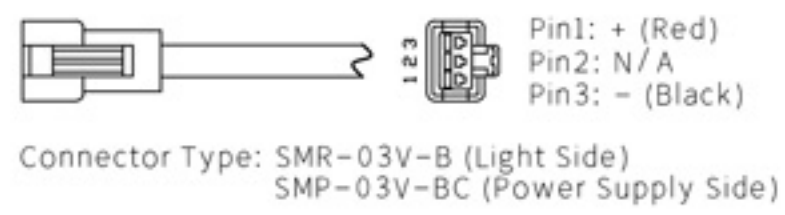

Details of Connector

Specification:

MODEL	YL-DM100-W/-UV/-B/-G/-Y/-R/-IR850/-IR940
Wavelength (nm)	6500K (Color temperature) / 390/470/525/625/850/940
Power Supply	DC24V/8 (W)

Itemref	Quantity	Material: AL/ACRIL	ArticleNo./Reference	
			Filename YL-DM100	Scale 1/1
 <b>双翌</b> SHUANGYI			YL-DM100	
			YL-DM100-0000	Edition VER1.0