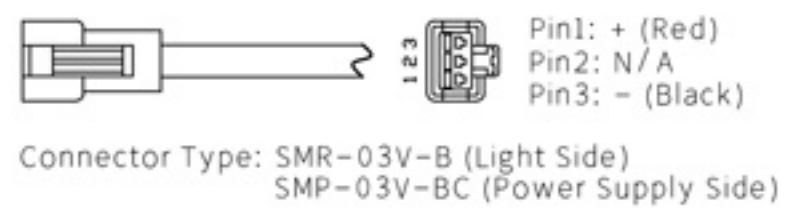

Details of Connector

Specification:

MODEL	YL-F400300-W/-UV/-B/-G/-Y/-R/-IR850/-IR940
Wavelength (nm)	6500K (Color temperature) / 390/470/525/625/850/940
Power Supply	DC24V/85 (W)

Itemref	Quantity	Material: AL/ACRIL	ArticleNo./Reference	
			Filename YL-F400300	Scale 1/1
 <b>双翌</b> SHUANGYI			YL-F400300	
			YL-F400300-0000	Edtion VER1.0