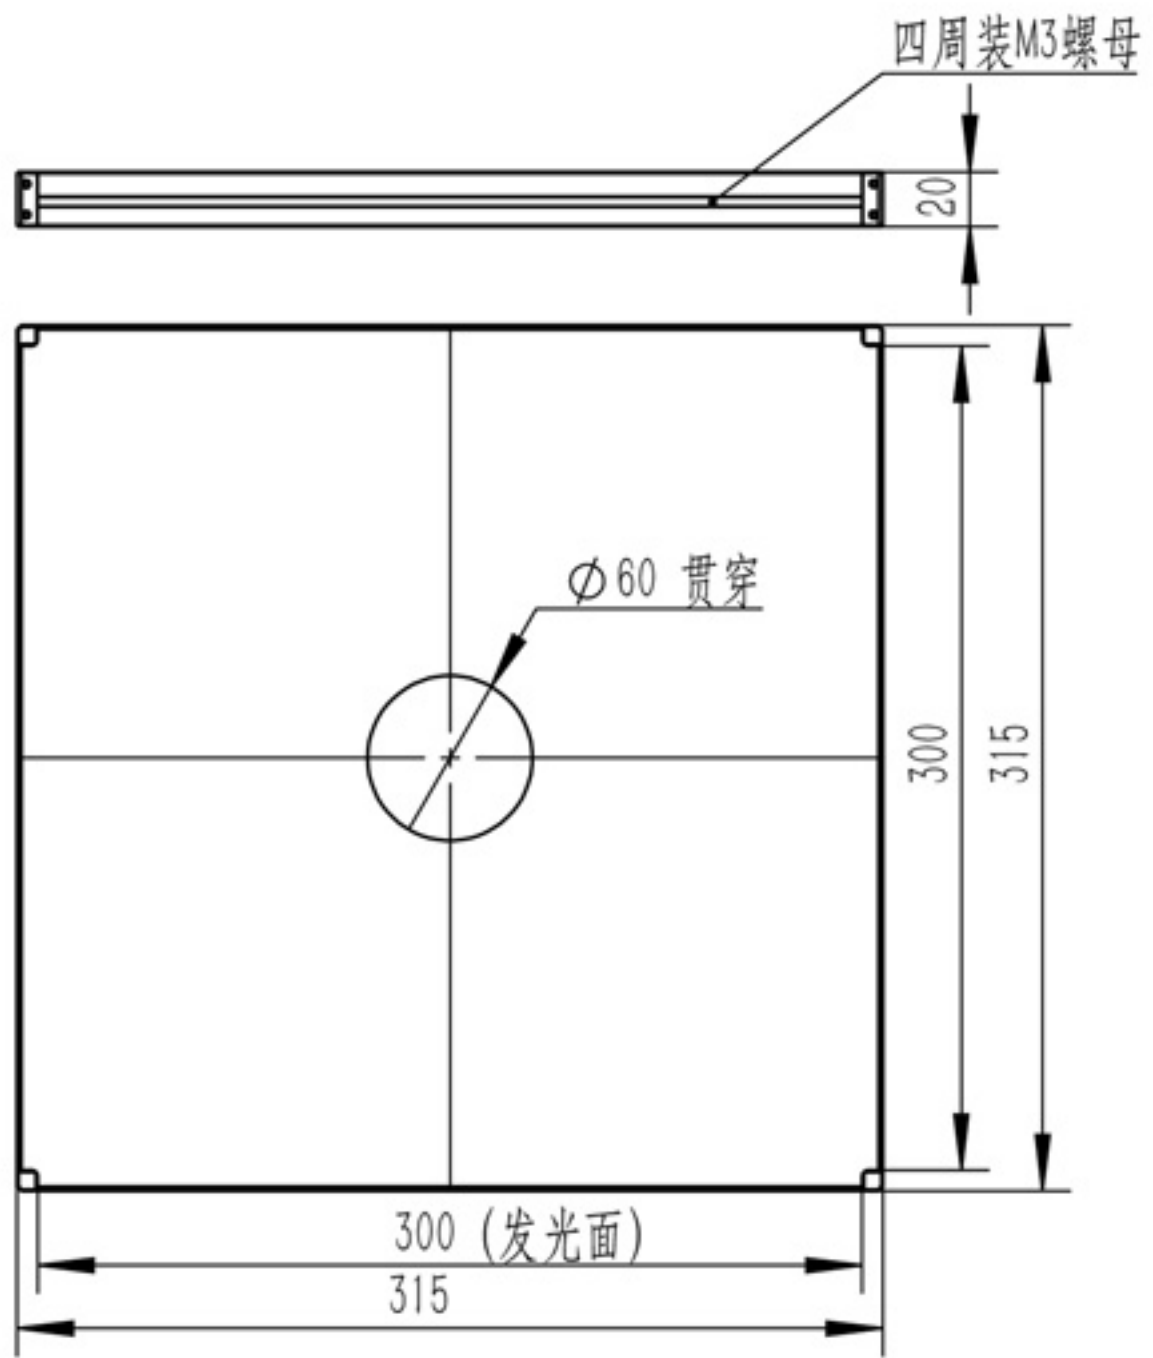

A
B
C
D
E
F

Details of Connector

Specification:

MODEL	YL-F300300-W/-UV/-B/-G/-Y/-R/-IR850/-IR940
Wavelength (nm)	6500K (Color temperature) / 390/470/525/625/850/940
Power Supply	DC24V/72 (W)

Itemref	Quantity	Material: AL/ACRIL	ArticleNo./Reference	
			Filename YL-F300300	Scale 1/1
			YL-F300300	
			YL-F300300-0000	Edition VER1.0 Sheet 1