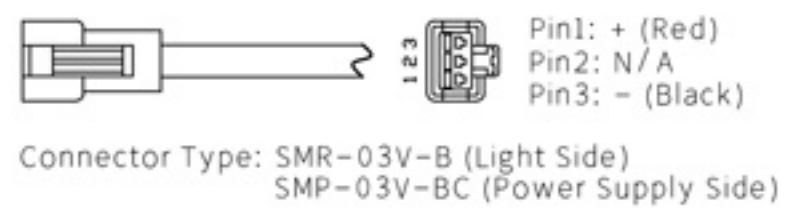

A
B
C
D
E
F

Details of Connector

Specification:

MODEL	YL-F300300-W/-UV/-B/-G/-Y/-R/-IR850/-IR940
Wavelength (nm)	6500K (Color temperature) / 390/470/525/625/850/940
Power Supply	DC24V/72 (W)

Itemref	Quantity	Material: AL/ACRIL	ArticleNo./Reference	
			Filename YL-F300300	Scale 1/1
			YL-F300300	
			YL-F300300-0000	Edition VER1.0 Sheet 1