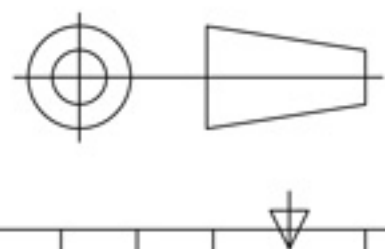

Details of Connector

Specification:

MODEL	YL-F285185-W/-UV/-B/-G/-Y/-R/-IR850/-IR940
Wavelength (nm)	6500K (Color temperature) / 390/470/525/625/850/940
Power Supply	DC24V/32 (W)

Itemref	Quantity	Material: AL/ACRIL	ArticleNo./Reference	
			Filename YL-F285185	Scale 1/1
			YL-F285185	
			YL-F285185-0000	Edition VER1.0