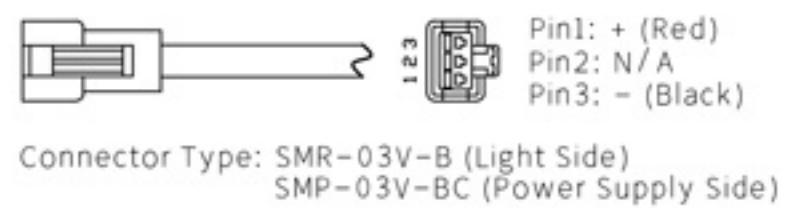

Details of Connector

Specification:

MODEL	YL-F285185-W/-UV/-B/-G/-Y/-R/-IR850/-IR940
Wavelength (nm)	6500K (Color temperature) / 390/470/525/625/850/940
Power Supply	DC24V/32 (W)

Itemref	Quantity	Material: AL/ACRIL	ArticleNo./Reference	
			Filename YL-F285185	Scale 1/1
			YL-F285185	
			YL-F285185-0000	Edition VER1.0