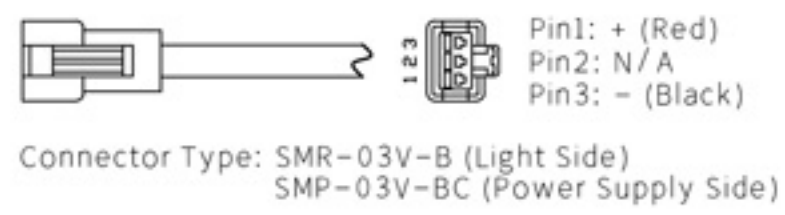

Details of Connector

Specification:

| | |
|-----------------|---|
| MODEL | YL-F237237-W/-UV/-B/-G/-Y/-R/-IR850/-IR940 |
| Wavelength (nm) | 6500K (Color temperature) / 390/470/525/625/850/940 |
| Power Supply | DC24V/40 (W) |