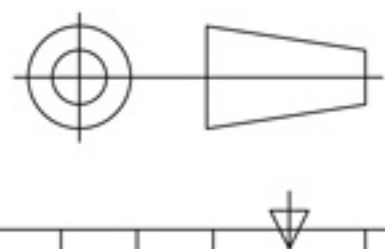

Details of Connector

Specification:

| | |
|-----------------|---|
| MODEL | YL-F237237-W/-UV/-B/-G/-Y/-R/-IR850/-IR940 |
| Wavelength (nm) | 6500K (Color temperature) / 390/470/525/625/850/940 |
| Power Supply | DC24V/40 (W) |