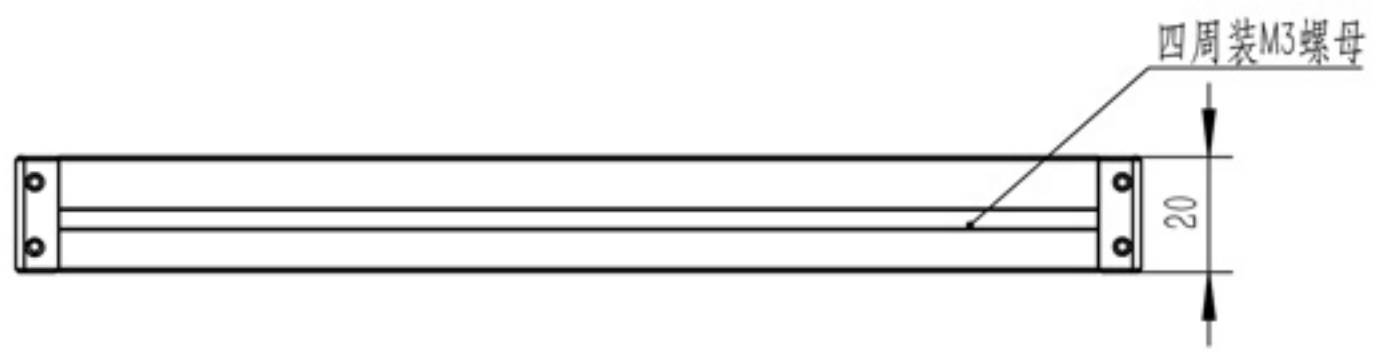

A
B
C
D
E
F

Details of Connector

Specification:

MODEL	YL-F180120-W/-UV/-B/-G/-Y/-R/-IR850/-IR940
Wavelength (nm)	6500K (Color temperature) / 390/470/525/625/850/940
Power Supply	DC24V/26 (W)

Itemref	Quantity	Material: AL/ACRIL	ArticleNo./Reference	
			Filename YL-F180120	Scale 1/1
 双翌 SHUANGYI			YL-F180120	
			YL-F180120-0000	Edition VER1.0 Sheet 1