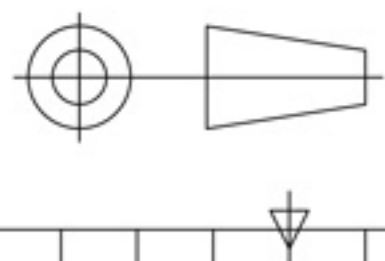

A
B
C
D
E
F

Details of Connector

Specification:

MODEL	YL-F180120-W/-UV/-B/-G/-Y/-R/-IR850/-IR940
Wavelength (nm)	6500K (Color temperature) / 390/470/525/625/850/940
Power Supply	DC24V/26 (W)

Itemref	Quantity	Material: AL/ACRIL	ArticleNo./Reference	
			Filename YL-F180120	Scale 1/1
 双翌 SHUANGYI			YL-F180120	
			YL-F180120-0000	Edition VER1.0 Sheet 1