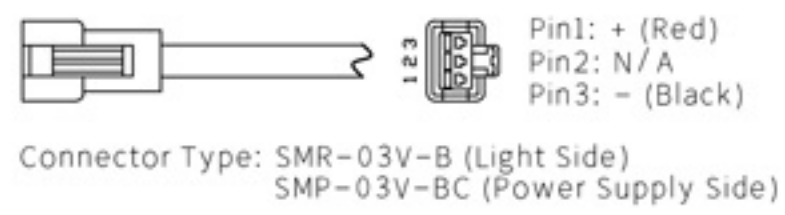

A
B
C
D
E
F

Details of Connector

Specification:

MODEL	YL-F180120-W/-UV/-B/-G/-Y/-R/-IR850/-IR940
Wavelength (nm)	6500K (Color temperature) / 390/470/525/625/850/940
Power Supply	DC24V/26 (W)

Itemref	Quantity	Material: AL/ACRIL	ArticleNo./Reference	
			Filename YL-F180120	Scale 1/1
 双翌 SHUANGYI			YL-F180120	
			YL-F180120-0000	Edition VER1.0 Sheet 1