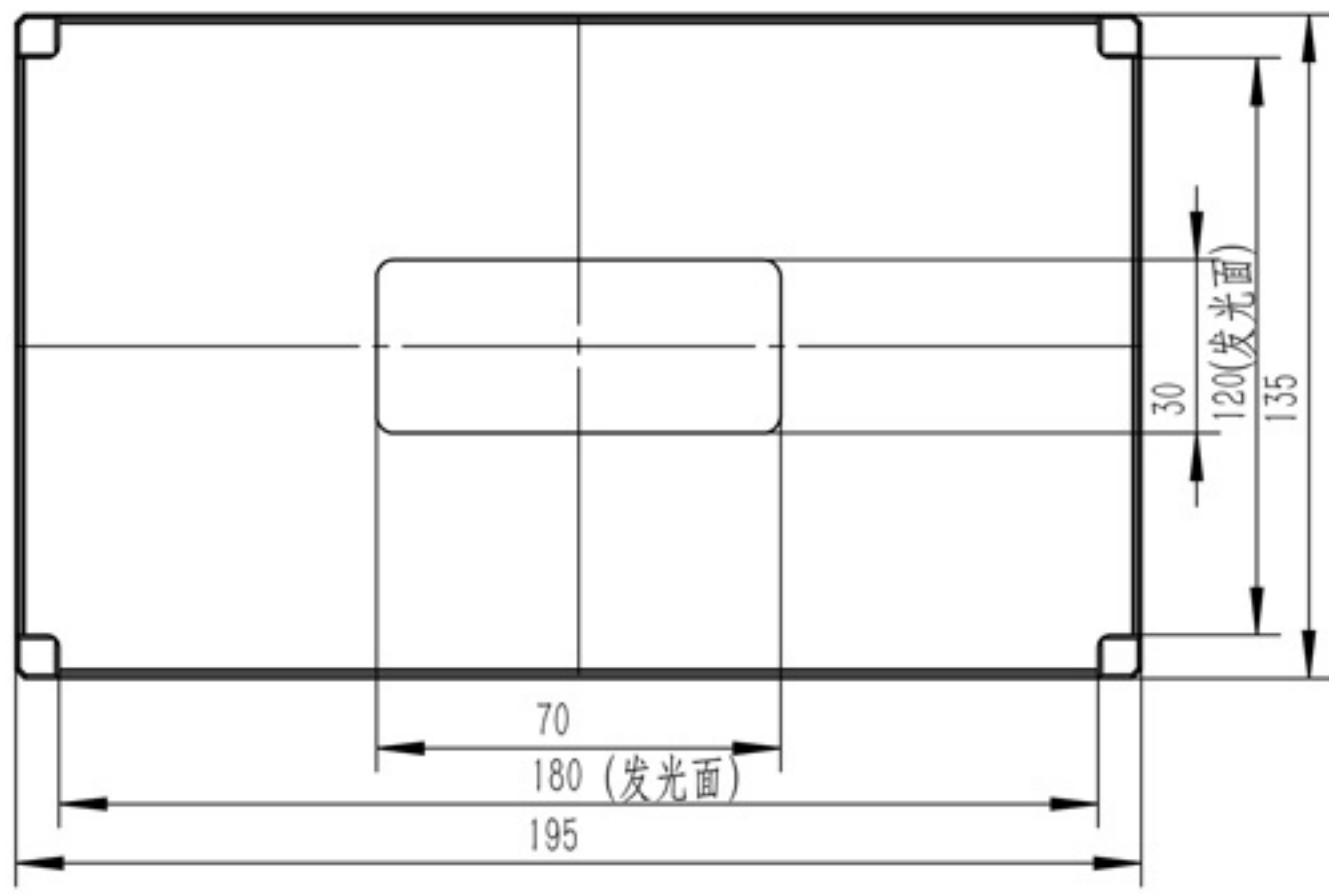

A
B
C
D
E
F

Details of Connector

Specification:

MODEL	YL-F180120-W/-UV/-B/-G/-Y/-R/-IR850/-IR940
Wavelength (nm)	6500K (Color temperature) / 390/470/525/625/850/940
Power Supply	DC24V/26 (W)

Itemref	Quantity	Material: AL/ACRIL	ArticleNo./Reference	
			Filename YL-F180120	Scale 1/1
 双翌 SHUANGYI			YL-F180120	
			YL-F180120-0000	Edition VER1.0 Sheet 1