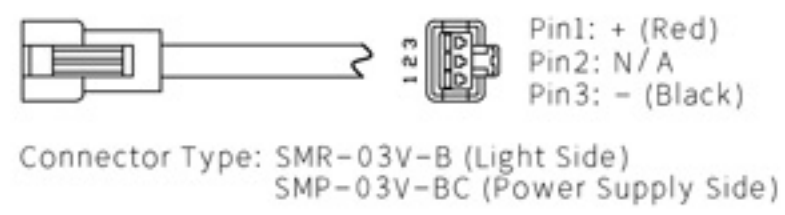

Details of Connector

Specification:

MODEL	YL-R5260-27-W/-UV-B/-G/-Y/-R/-IR850/-IR940
Wavelength (nm)	6500K (Color temperature) / 390/470/525/590/625/850/940
Power Supply	DC24V/4 (W)

Itemref	Quantity	Material: AL/ACRIL	ArticleNo./Reference
			Filename YL-R5260-27
		Scale 1/1	
		YL-R5260-27	
		YLR5260-27-0000	Edition VER1.0
			Sheet 1